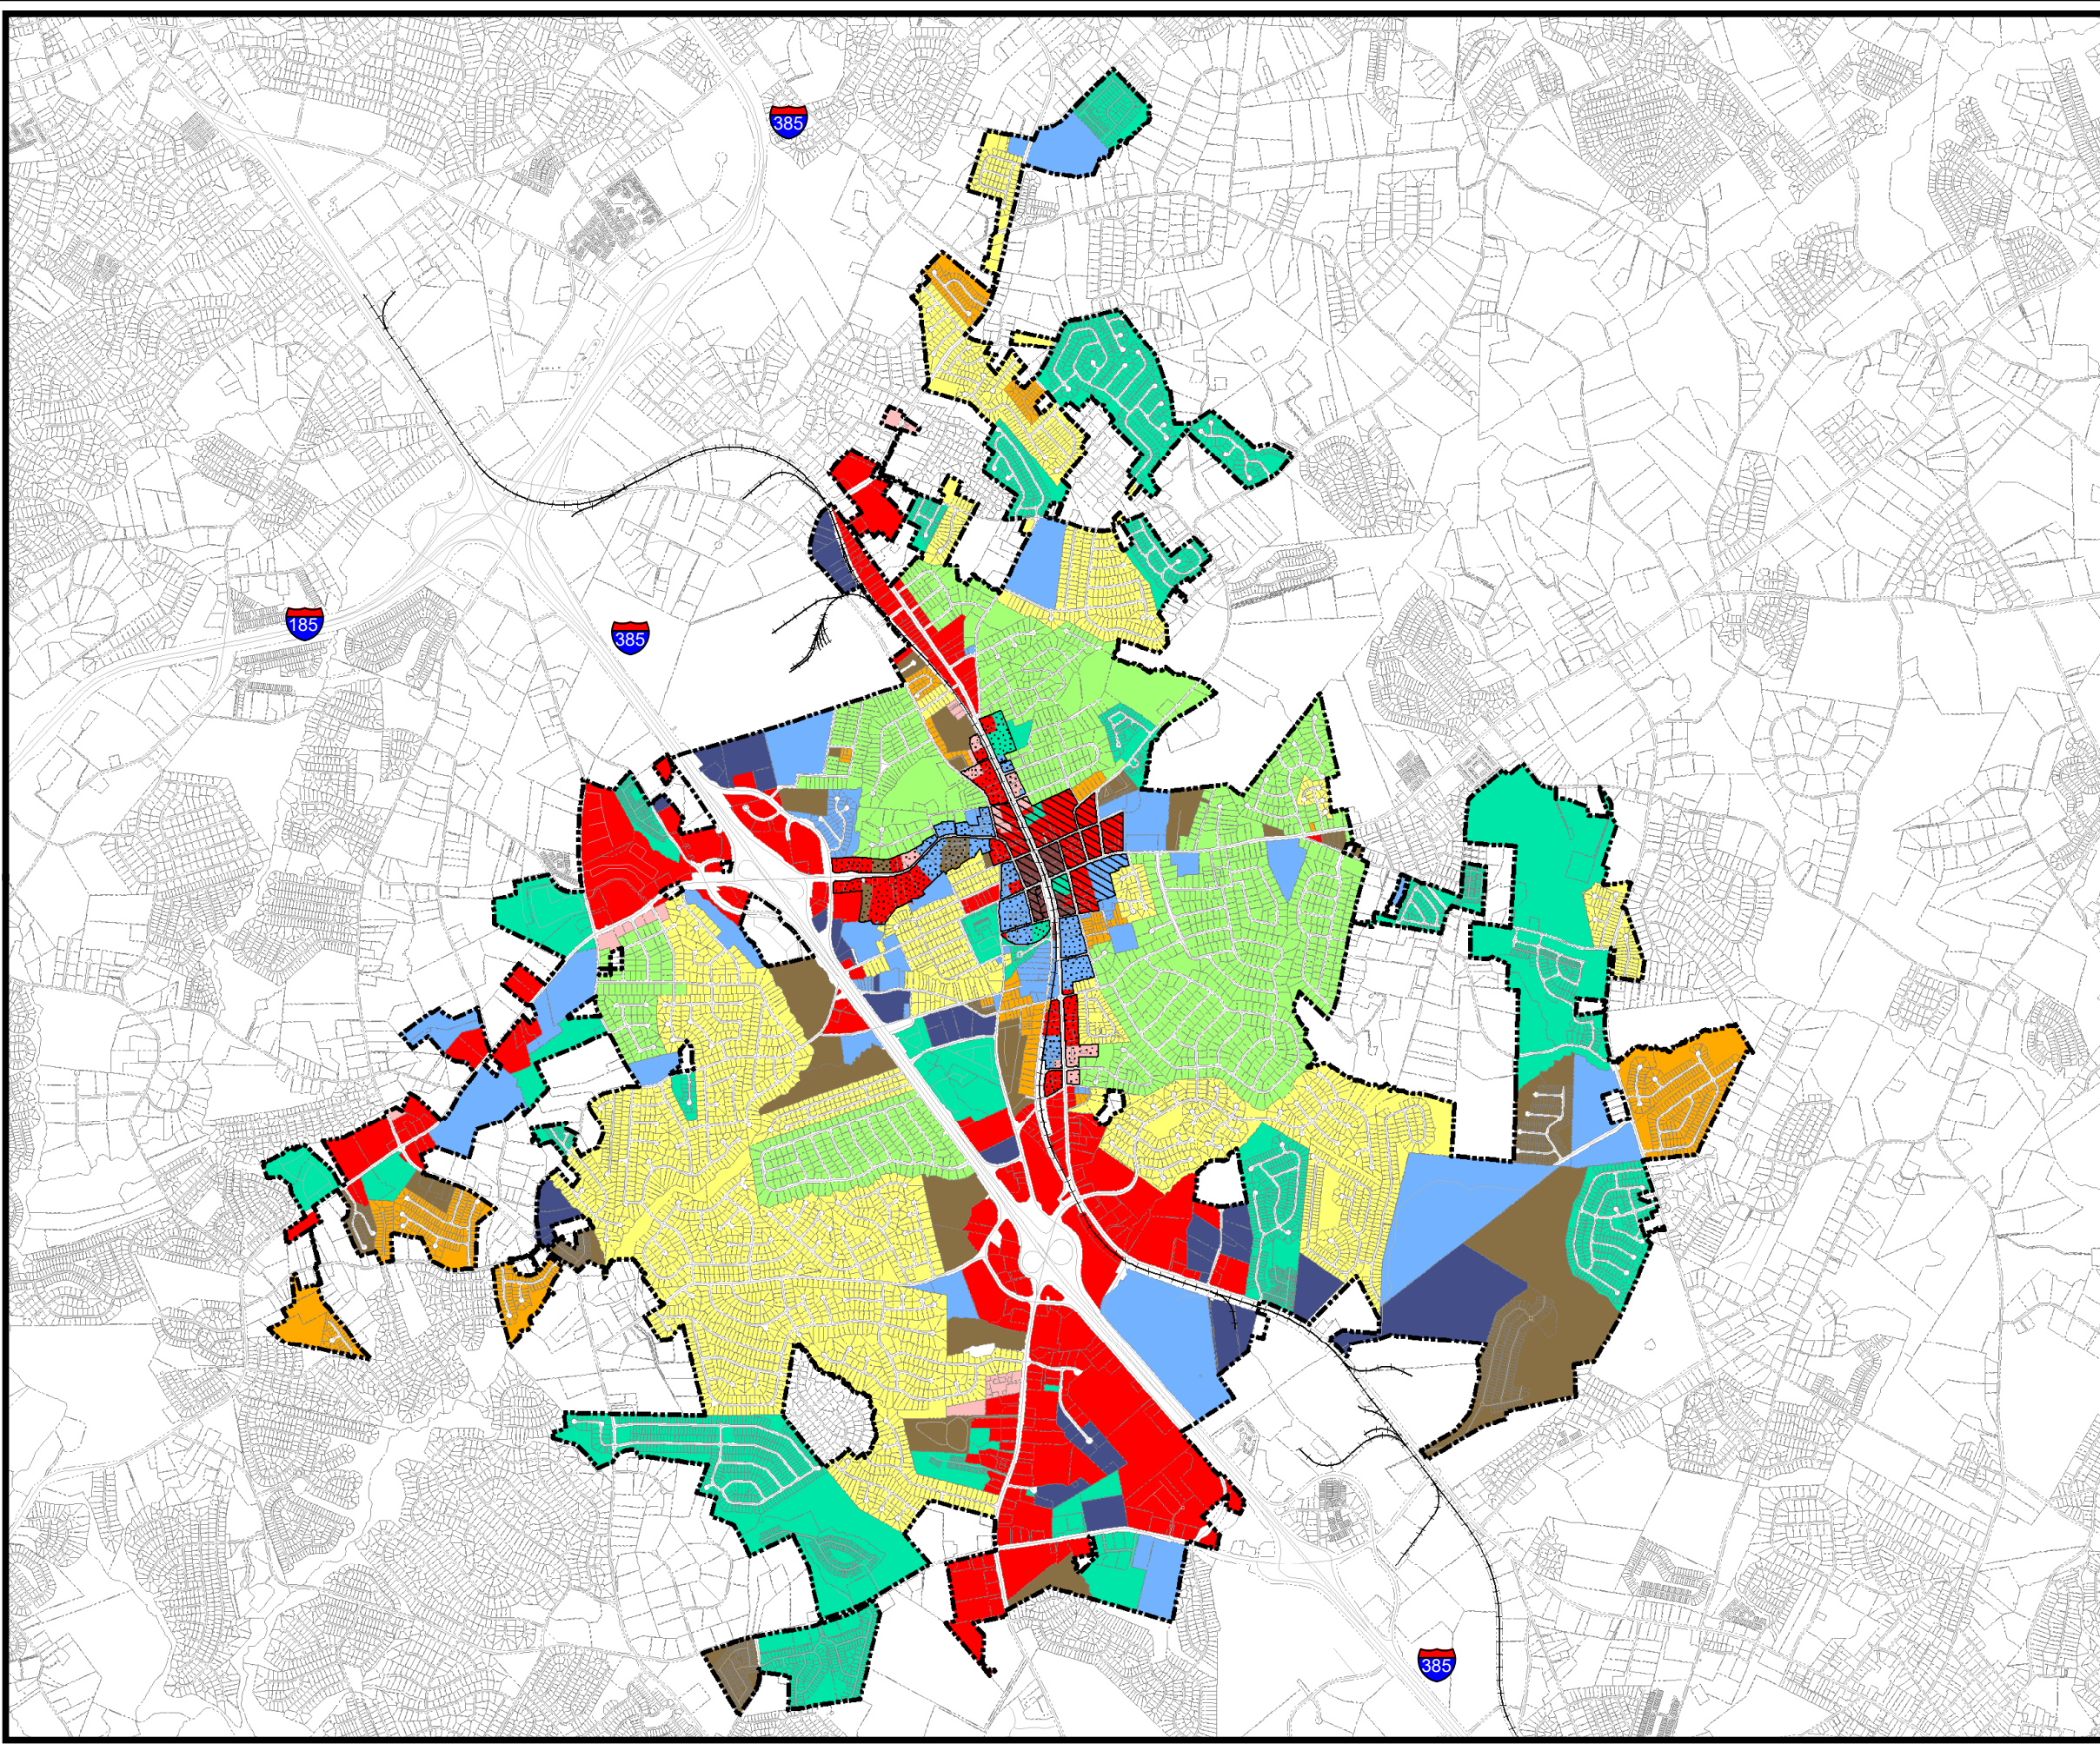

City of Simpsonville Zoning Map

Legend

City Limits

Design Overlay District

DO-E (Entertainment)

DO-TC (Town Center)

DO-VC (Village Commerce)

Zoning Districts

R-E (Residential-Estate)

B-I (Business-Industrial)

B-L (Business-Limited)

R-MID (Residential-Medium Density)

ID (Innovative Development)

R-LO (Residential-Low Density)

R-OI (Resid.-Neighb. Office & Institution)

B-U (Business-Urban)

R-HI (Residential-High Density)

B-G (Business-General)